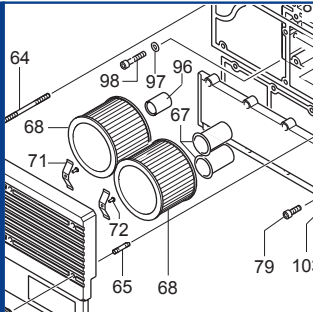

DVT 3.100

SERVICE

BECKER
D-42279 Wuppertal
www.becker-international.com

No. **D** year

type **DVT 3.100-XX** Index Variante

frequency Hz

speed min⁻¹

power required kW

inlet capacity m³/h

pressure + mbar

vacuum - mbar

Made in ☐ Germany